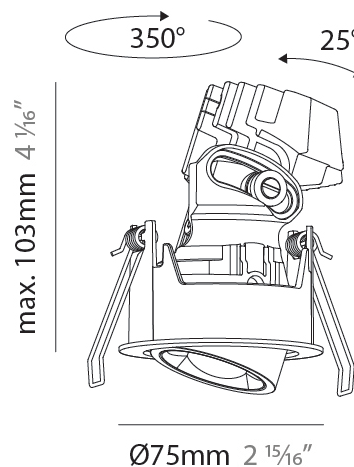

PHYSICAL

Aperture Sizes - Downlights: 1"
Shape: Round
Diameter (mm): 75
Diameter (in): 2 ¹⁵/₁₆
Height (mm): 103
Height (in): 4 ¹/₁₆
Ceiling Thickness (mm): 10 / 12.5 / 15 / 25
Ceiling Thickness (in): 3/8 or 1/2 or 9/16 or 1
Min. Recessing Depth (mm): 115
Min. Recessing Depth (in): 4 ¹/₂
Diffuser: Lens Pack - Spread Lens / Linear Spread Lens / Honeycomb Louver
Fixture Finish: SSR / BKV / CWI / CRY / HAB / UFT / ITA / RUA / FTG / MYG / LOD / PUS / FRO / FUP / KIA / POP / BLS / SPG / MEY / GOH / CHC / COM / ABZ / JAG / OBR / MOS / ROR
Fixture Material: Aluminum Die Cast
Cut-out Measurements: D. - 68mm / 2 11/16"

ELECTRICAL

Lamp Type: LED (Zhaga Standard)
Input Wattage (W): 15
Total Output Wattage (W): 13.6
Dimming: Tri-Mode (Non-Dimming and Phase Dimming (120Vac only) and 0-10V Dimming)
Driver Included: No
Driver Location: Recessed Housing
Driver Type: Constant Current - Universal
Driver Class: Class 2
Input Voltage (V): 120 - 277
Constant Current (MA): 350

LED

Number of LEDs: 1
Color Temperature (°K): 2700 / 3000 / 3500 / 4000
Max. Delivered Lumen (lm): 1375 / 1462 / 1531 / 1545
Nominal Lumen (lm): 1566 / 1665 / 1743 / 1759
CRI: >90 CRI
Lamp Life (hrs): 50000

OPTICAL

Reflector°: 50

RATINGS AND CERTIFICATIONS

Certified By: Certified for North American Standards
IP rating: IP20