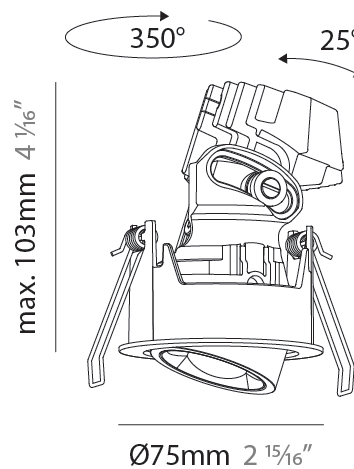

PHYSICAL

Aperture Sizes - Downlights: 1"
Shape: Round
Diameter (mm): 75
Diameter (in): 2 15/16
Height (mm): 103
Height (in): 4 1/16
Ceiling Thickness (mm): 1 - 25
Ceiling Thickness (in): 1/16 - 1 3/16
Min. Recessing Depth (mm): 115
Min. Recessing Depth (in): 4 1/2
Diffuser: Lens Pack - Spread Lens / Linear Spread Lens / Honeycomb Louver
Fixture Finish: SSR / BKV / CWI / CRY / HAB / UFT / ITA / RUA / FTG / MYG / LOD / PUS / FRO / FUP / KIA / POP / BLS / SPG / MEY / GOH / CHC / COM / ABZ / JAG / OBR / MOS / ROR
Fixture Material: Aluminum Die Cast
Cut-out Measurements: D. - 68mm / 2 11/16"

ELECTRICAL

Lamp Type: LED (Zhaga Standard)
Input Wattage (W): 14
Total Output Wattage (W): 12.7
Dimming: Dali Dimming
Driver Included: No
Driver Location: Remote
Driver Type: Constant Current - Universal (120Vac only for DALI driver)
Driver Class: Class 2
Input Voltage (V): 120 - 277
Constant Current (MA): 700

LED

Number of LEDs: 1
Color Temperature (°K): 2700-6500 Tunable White
Max. Delivered Lumen (lm): 1054 - 1240
Nominal Lumen (lm): 1242 - 1460
CRI: >90 CRI
Lamp Life (hrs): 50000
Special LEDs offerings: Tunable White

OPTICAL

Reflector: 52

RATINGS AND CERTIFICATIONS

Certified By: Certified for North American Standards
IP rating: IP20