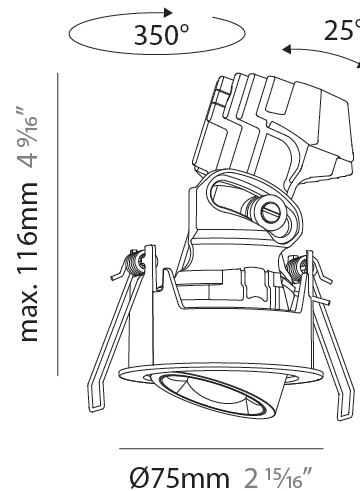

PHYSICAL

Aperture Sizes - Downlights: 1"
Shape: Round
Diameter (mm): 75
Diameter (in): 2 15/16
Height (mm): 116
Height (in): 4 9/16
Ceiling Thickness (mm): 1 - 25
Ceiling Thickness (in): 1/16 - 1 3/16
Min. Recessing Depth (mm): 125
Min. Recessing Depth (in): 4 15/16
Weight (kg): 0.29
Fixture Finish: SSR / BKV / CWI / CRY / HAB / UFT / ITA / RUA / FTG / MYG / LOD / PUS / FRO / FUP / KIA / POP / BLS / SPG / MEY / GOH / CHC / COM / ABZ / JAG / OBR / MOS / ROR
Fixture Material: Aluminum Die Cast
Cut-out Measurements: D. 68mm / 2 2/3"

ELECTRICAL

Lamp Type: LED (Zhaga Standard)
Input Wattage (W): 15
Total Output Wattage (W): 13.6
Dimming: Tri-Mode (Non-Dimming and Phase Dimming (120Vac only) and 0-10V Dimming)
Driver Included: No
Driver Location: Recessed Housing
Driver Type: Constant Current - Universal
Driver Class: Class 2
Input Voltage (V): 120 - 277
Constant Current (MA): 350

LED

Number of LEDs: 1
Color Temperature (°K): 2700 / 3000 / 3500 / 4000
Max. Delivered Lumen (lm): 1295 / 1377 / 1442 / 1455
Nominal Lumen (lm): 1566 / 1665 / 1743 / 1759
CRI: >90 CRI
Lamp Life (hrs): 50000

OPTICAL

Reflector°: 34
Adjustability: Rotational 350° / Tilt 25°

RATINGS AND CERTIFICATIONS

Certified By: Certified for North American Standards
IP rating: IP20