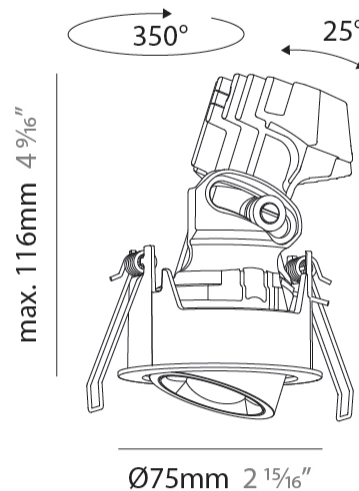

PHYSICAL

Aperture Sizes - Downlights: 1"
Shape: Round
Diameter (mm): 75
Diameter (in): 2 ¹⁵/₁₆"
Height (mm): 112
Height (in): 4 ⁷/₁₆"
Ceiling Thickness (mm): 1 - 25
Ceiling Thickness (in): 1/16 - 1 3/16
Min. Recessing Depth (mm): 120
Min. Recessing Depth (in): 4 ³/₄"
Weight (kg): 0.276
Fixture Finish: SSR / BKV / CWI / CRY / HAB / UFT / ITA / RUA / FTG / MYG / LOD / PUS / FRO / FUP / KIA / POP / BLS / SPG / MEY / GOH / CHC / COM / ABZ / JAG / OBR / MOS / ROR
Fixture Material: Aluminum Die Cast
Cut-out Measurements: D. 86mm / 3 3/8"

ELECTRICAL

Lamp Type: LED (Zhaga Standard)
Input Wattage (W): 16
Total Output Wattage (W): 14.6
Dimming: Tri-Mode (Non-Dimming and Phase Dimming (120Vac only) and 0-10V Dimming)
Driver Included: No
Driver Location: Recessed Housing
Driver Type: Constant Current - Universal
Driver Class: Class 2
Input Voltage (V): 120 - 277
Constant Current (MA): 350

LED

Number of LEDs: 1
Color Temperature (°K): 2700 / 3000 / 3500 / 4000
Max. Delivered Lumen (lm): 1067 / 1150 / 1217 / 1220
Nominal Lumen (lm): 1393 / 1501 / 1589 / 1592
CRI: >90 CRI
Lamp Life (hrs): 50000

OPTICAL

Reflector°: 14
Adjustability: Rotational 350° / Tilt 25°

RATINGS AND CERTIFICATIONS

Certified By: Certified for North American Standards
IP rating: IP20