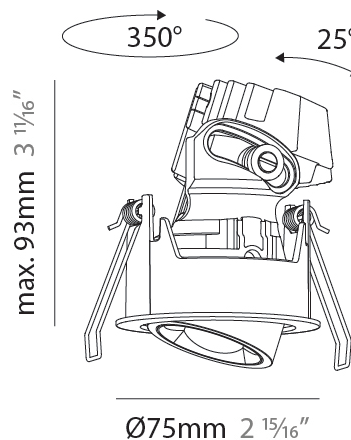

PHYSICAL

Aperture Sizes - Downlights: 1"
Shape: Round
Diameter (mm): 75
Diameter (in): 2 ¹⁵/₁₆
Height (mm): 93
Height (in): 4 ⁷/₁₆
Ceiling Thickness (mm): 1 - 25
Ceiling Thickness (in): 1/16 - 1 3/16
Min. Recessing Depth (mm): 105
Min. Recessing Depth (in): 4 ¹/₂
Weight (kg): 0.248
Diffuser: Lens Pack - Spread Lens / Linear Spread Lens / Honeycomb Louver
Fixture Finish: SSR / BKV / CWI / CRY / HAB / UFT / ITA / RUA / FTG / MYG / LOD / PUS / FRO / FUP / KIA / POP / BLS / SPG / MEY / GOH / CHC / COM / ABZ / JAG / OBR / MOS / ROR
Fixture Material: Aluminum Die Cast
Cut-out Measurements: D. - 68mm / 2 11/16"

ELECTRICAL

Lamp Type: LED (Zhaga Standard)
Input Wattage (W): 15
Dimming: Tri-Mode (Non-Dimming and Phase Dimming (120Vac only) and 0-10V Dimming)
Driver Included: No
Driver Location: Recessed Housing
Driver Type: Constant Current - Universal
Driver Class: Class 2
Input Voltage (V): 120 - 277
Constant Current (MA): 350

LED

Number of LEDs: 1
Color Temperature (°K): 2700 / 3000 / 3500 / 4000
Max. Delivered Lumen (lm): 1464 / 1556 / 1630 / 1645
Nominal Lumen (lm): 1566 / 1665 / 1743 / 1759
CRI: >90 CRI
Lamp Life (hrs): 50000

OPTICAL

Reflector°: 60

RATINGS AND CERTIFICATIONS

Certified By: Certified for North American Standards
IP rating: IP20